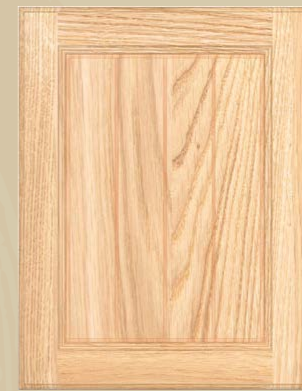

Furniture doors

MODERN AND CLASSIC STYLE

— Pure solid wood

Kleopátra