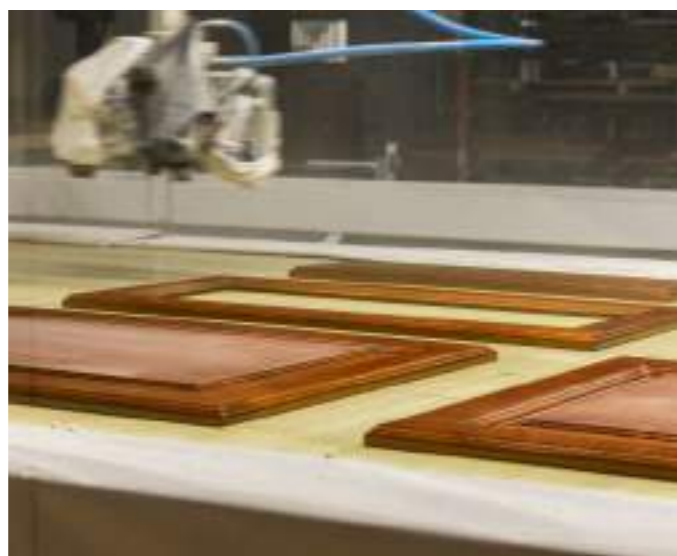

As we prepare

From log cutting to the installation of finished furniture all in one place and all in one hand. Our quality charter: „no compromise“. We attach particular importance to meet the deadlines.